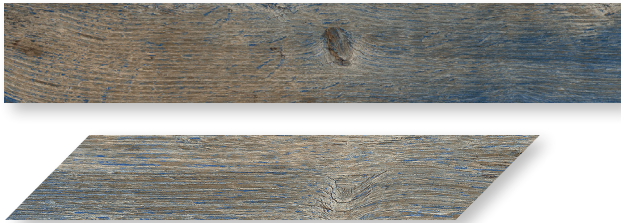

4"x19" Chevron

Colors

Brown

Honey

Natural

Navy

Walnut

Inlay Classic 01

Inlay Classic 02

Inlay Glam 01

Inlay Glam 02

Brown | 8"x48"

Brown | 4"x19" Chevron

Honey | 8"x48"

Natural | 8"x48"

Navy | 8"x48"